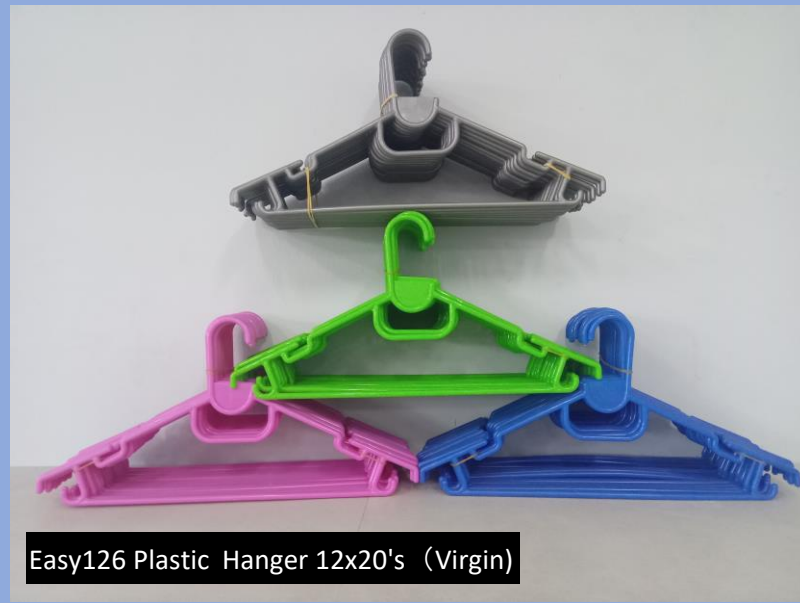

Easy208 Plastic Baby Bath (R)

Easy105 Plastic Baby Bath (Virgin)

Easy202 Plastic Laundry Basket Round+Lid (R)

Easy115 Plastic Laundry Basket Round + Lid

Easy203 Plastic Square Laundry Basket (R)

Easy118 Plastic Square Laundry Basket

Easy125 Plastic Hanger 4x20's (Recycle)

Easy126 Plastic Hanger 12x20's (Virgin)

Easy116 Plastic Clothes Hanger 4x20's (Recycle)

Easy117 Plastic Clothes Hanger 12x20's (Virgin)

Easy119 Plastic Wine Glass 6's